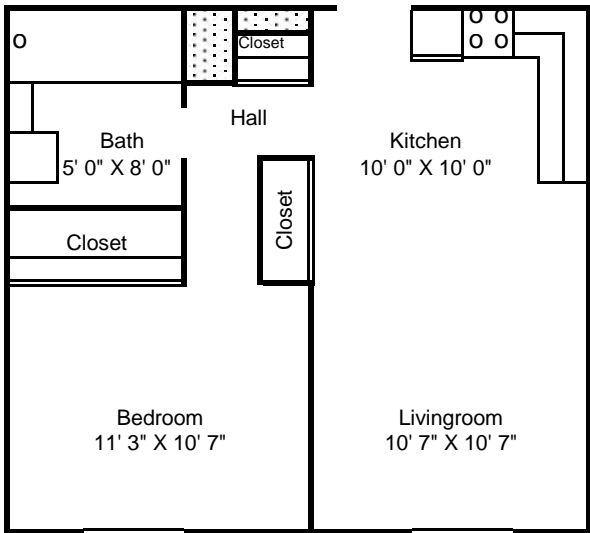

FAITH HAVEN APARTMENT

FLOOR PLAN

----- HALLWAY -----

Apartment size 483 sq. Feet

Apartments are either left or right configuration